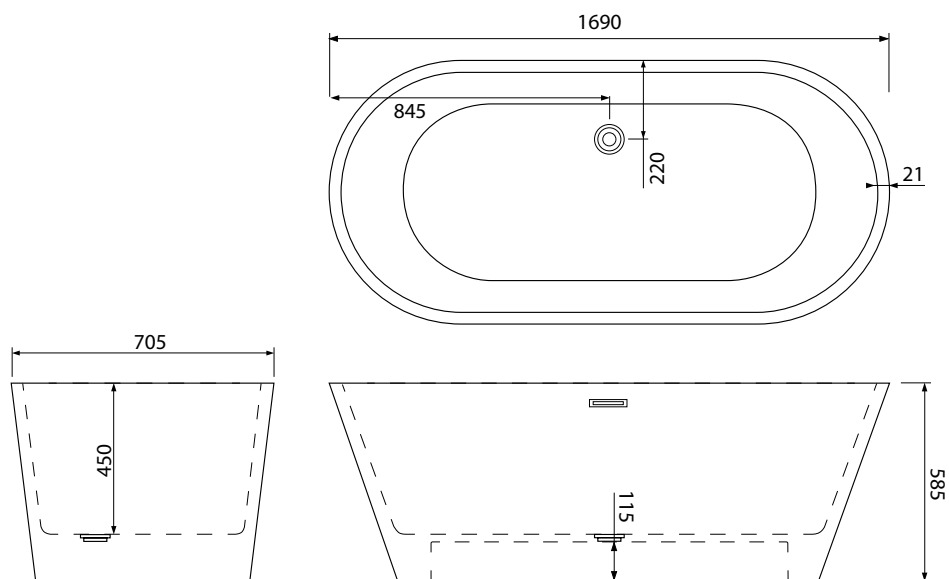

hrúbka stien: 21 mm

priemer závit: 50 mm

odtokový systém Klik-Klak

cena: 48 € (s DPH)

cena:

1640 € (s DPH)

A photograph of a white bathtub in a bathroom. The tub is filled with red rose petals. A shower head is visible on the right side. The word "FOTOGA" is overlaid in a large, red, serif font across the center of the image. The background shows a tiled wall and floor.